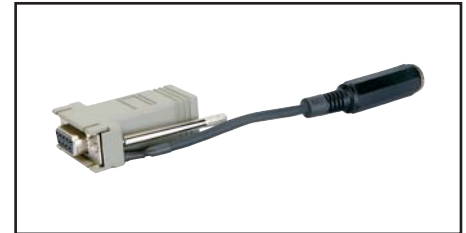

Sports Radar's speed acquisition and processing program includes an adapter and hardware that allows the radar product to connect to a PC or laptop. For use with Microsoft Windows based operating systems.

SOFTWARE

DET-PC

For use with all DETECTOR models, Includes Applications software CD, serial PC port adapter, WA-6VDC power transformer, and data protocol definition to allow independent program development.